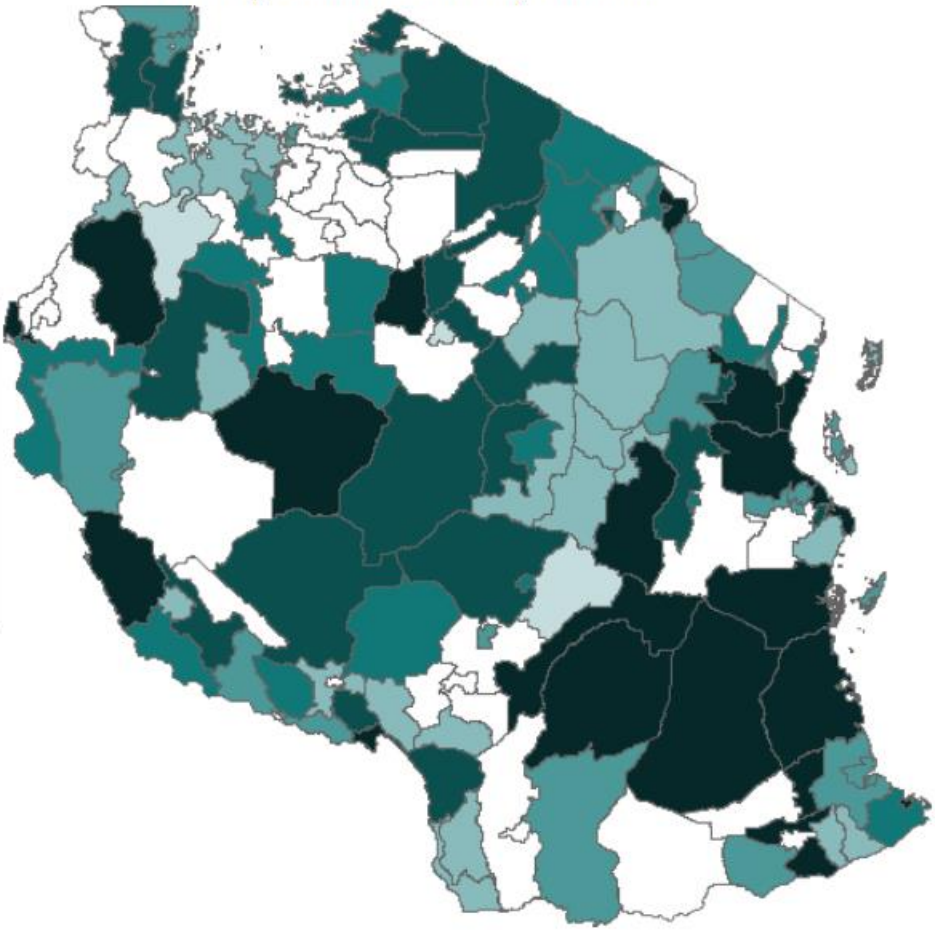

Indirectly Affected + Directly affected

Composition of Disasters

[get it as Excel](#)

Event	DataCards	Deaths	Injured	Missing	Houses Destroyed	Houses Damaged	Indirectly Affected	Directly affected	Relocated	Evacuated	Losses $USD	Losses $Local	Education centers	Hospitals	Damages in crops Ha.	Lost Cattle	Damages in roads Mts
ACCIDENT	6	5	1				128	128			2687	6000000	3				
AFLATOXIN	3	4					47	48									
ANIMAL DISEASES	1						10	10			8627	19750000				79	
CONFLICT	1	27	23		54												
CYCLONE	10	36	7		216	64	470	5		5	1498	285991955		1			137
DROUGHT	49	12					2256027	28753			765050	2069100000			31412		6025
EARTHQUAKE	16	38	579		2924	24884	147759	121813			2542850	5550034375	35	13	2		47
EPIDEMIC	110	1003	182			36	223526	11283	87								
EXPLOSION	5	68	18			11212	22351	12647			375741	496884550					
FIRE	140	233	91		646	37	11220	11222	118	376	19204980	15759694981	56	3	3227		51
FLOOD	419	876	1073		21406	107060	1224142	415879	6599	3864	33654924	66419424670	257	35	385912	101252	
FOREST FIRE	16				491		254605					38350000			7180		
fungal toxins	2	11					88	88			10663	20300000					
HAILSTORM	10		3		1	972	6799	1772			7053	12198000	4		1022		
HEAVY RAINFALL & STRONG WINDS	23	6	65		471	2037	10023	7669			194763	347023041	13	1	686		26
HOUSE FIRE ACCIDENT	3	1	3		1						1254	2882500	1				
HUNGER/FAMINE	1						225642	225642									
INSECT INFESTATION	4						327437					3496750000			50		
LANDSLIDE	22	72	25		86	38	488	489					29		16		60
Lightning	19	34	154	7		80	147	100			32688	59440000	3				94
MARINE ACCIDENT	59	1761	488	1607			1164	128		1178							
MINE ACCIDENT	6	52	9	5			11	8		3							
MURDER	3	4					3	3	1								
OTHER	14	2	2		5		39	27		40	9456	17000000					
PEST INFESTATION	4				1400	2200	20928	14550			2633	5734400			2701		
PLANT DISEASE	1						166	166			2517380	4526250000			761		
RAINS	149	691	45		4138	2781	128178	119169		155	12866246	9292392738	48	9	11126	326	
RATE IN FIELD	2						2351	2351			1248	2780000			629		
RICE YELLOW MOTTLE VIRUS	1				1880		5782	5782			8179	18360000			372		
STORM	2	54				634	3500		3500								67
Strong winds	88	4	24		435	2067	13185	8551			669271	3181121287	57	6	168		288
STRUCTURAL COLLAPSE	30	46	26		165	253	1707	1443			34664	77613040	17	4			51
SURGE	2		178		50	49	175	175		210							
THUNDERSTORM	2	1						1			3477	8000000					
TRAIN ACCIDENT	1	283	466														
VERMIN INFESTATION	9	7					858185					16970000000			130965		
VOLCANO	2				5		25	25									
WILD ANIMALS	11	4			46	3510	97885	18861			164398	177417451		1	2970		
WINDSTORM	16		6		30	773	682	629				15000000	5		156