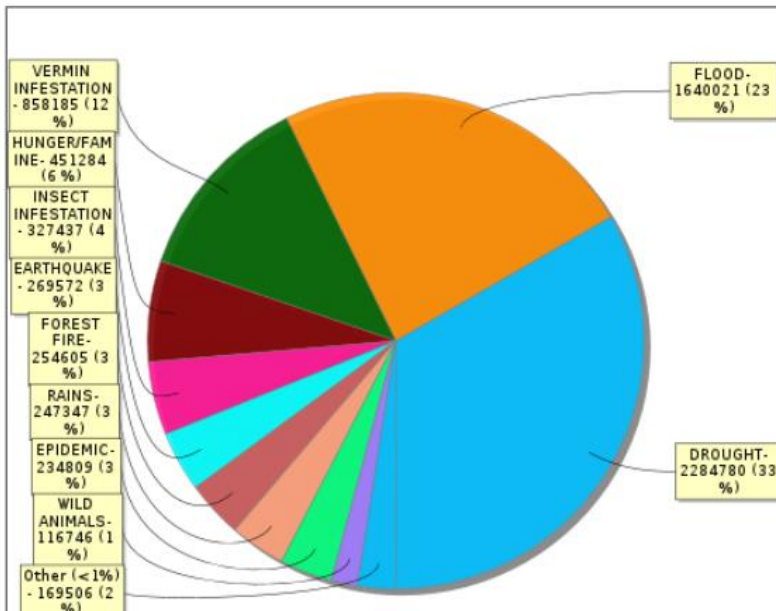

Indirectly Affected + Directly affected