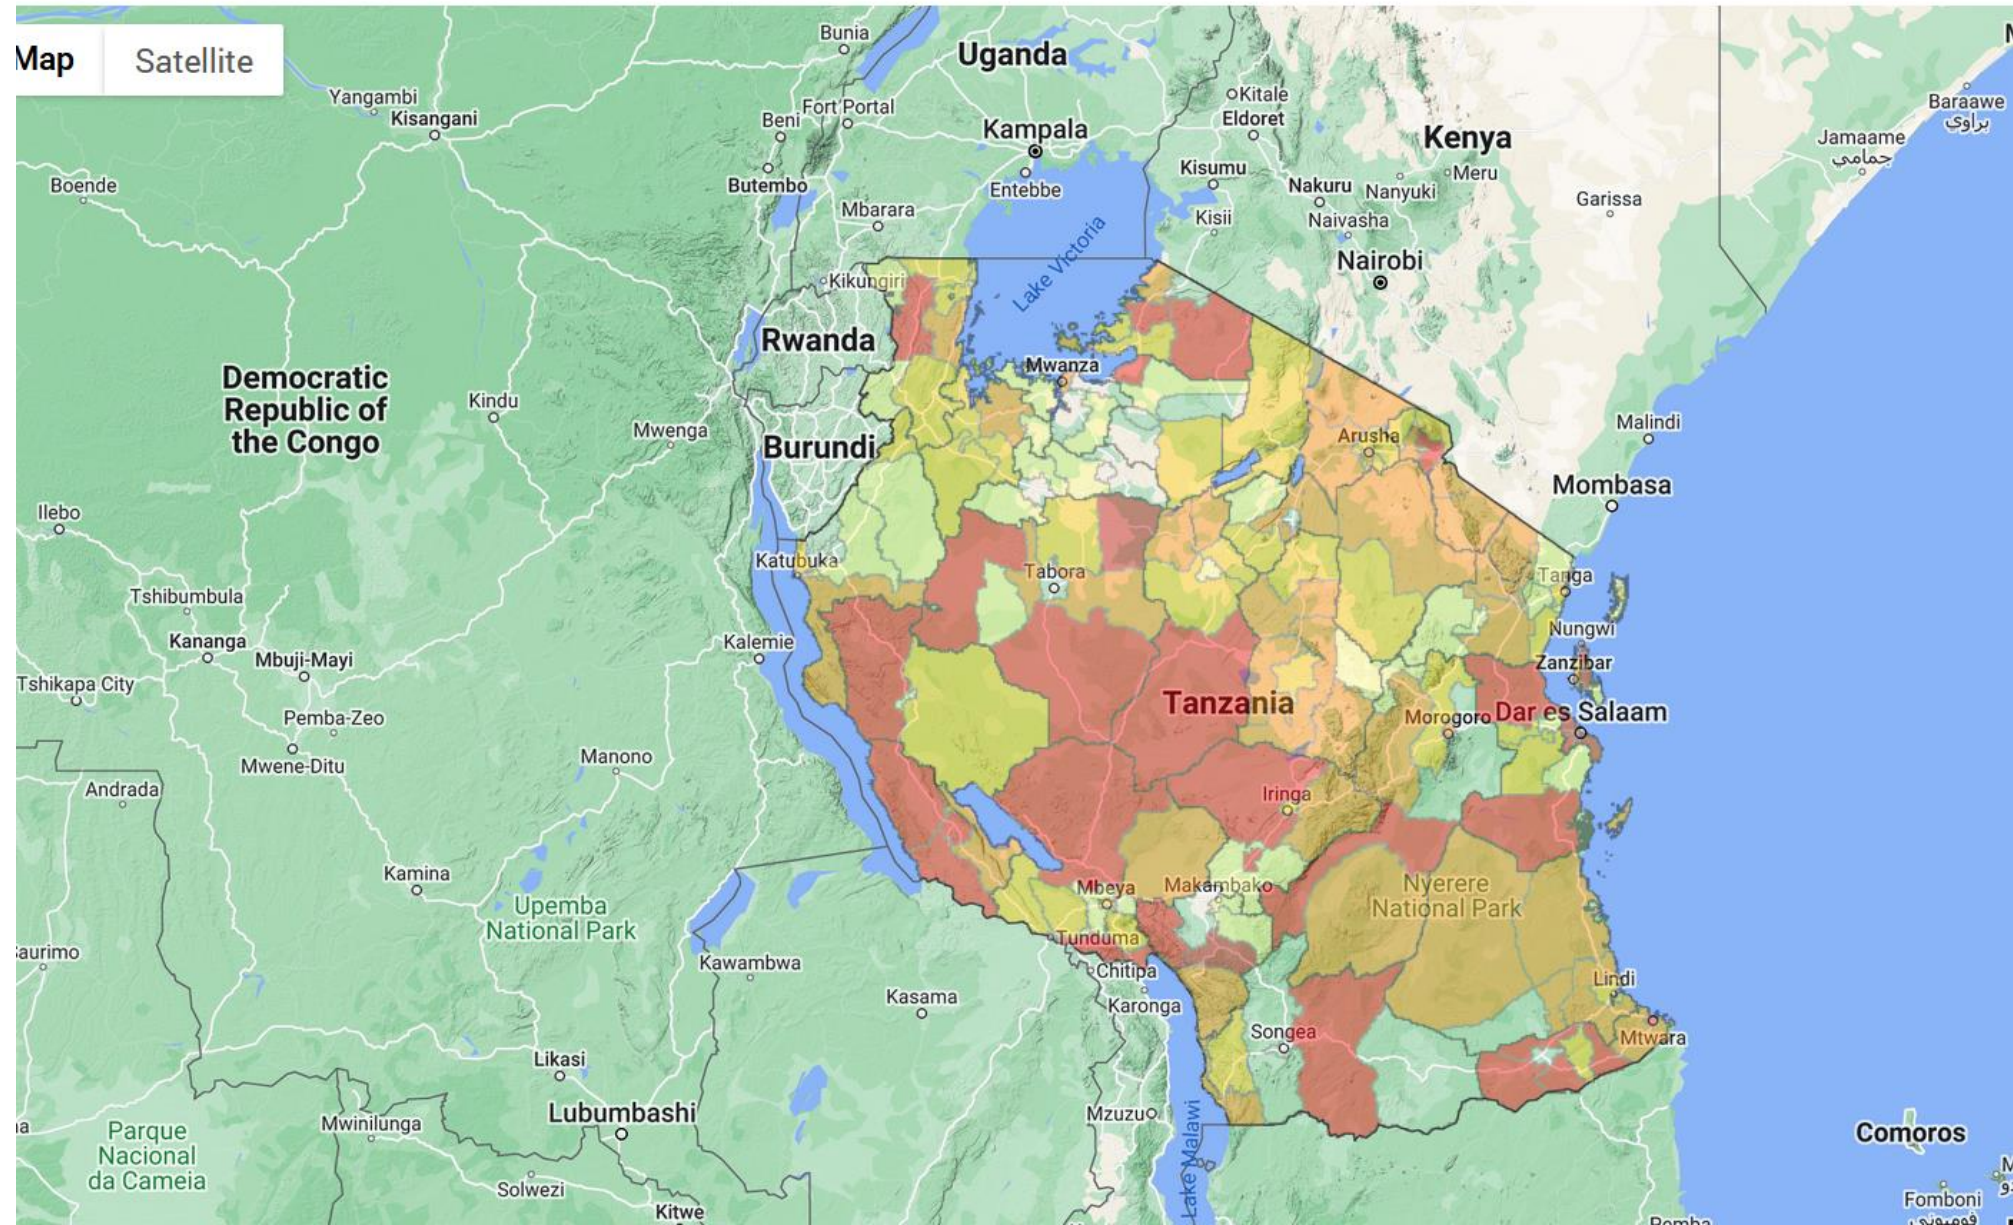

SOME OF THE AVAILABLE DATASETS WORLDWIDE

Americas

Argentina
Bolivia
Chile
Colombia
Costa Rica
Ecuador
El Salvador
Guatemala
Guyana
Honduras
Jamaica
Mexico
Nicaragua
Trinidad & Tobago
Panama
Paraguay
Peru
Republica Dominicana
Uruguay
Venezuela

Asia Pacific

India (Orissa)
India (Tamil Nadu)
India (Uttar Pradesh)
India (Mizoram)
Indonesia
Iran
Jordan
Laos
Lebanon
Maldives
Nepal
Solomon Islands
Sri Lanka
Syria
Timor Leste
Vietnam
Yemen

Africa

Angola
Djibouti
Egypt
Ethiopia
Equatorial Guinea
Ethiopia
Gambia
Guinea
Kenya
Mali
Morocco
Kenya
Mozambique
Uganda

Indian Ocean Commission:

Comoros
Madagascar
Mauritius
Seychelles
Zanzibar/Tanzania

Region: Tanzania - [tza]

Thematic Map Generator

[Back to thematic definition..](#) | [Dynamic Map](#) | [Virtual Earth](#) | [KML](#) | [KML-Vector](#) | [SVG](#)