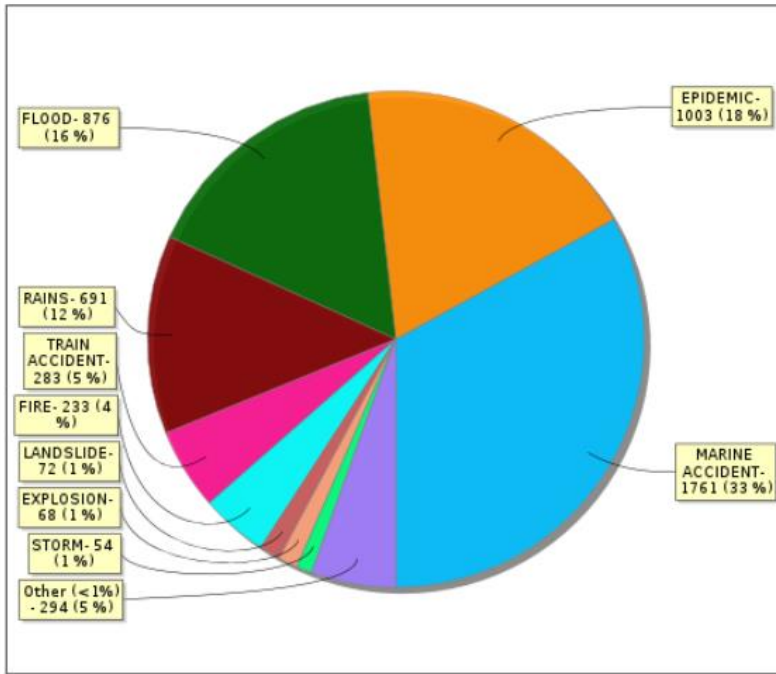

Deaths

DataCards

Indirectly Affected + Directly affected

Houses Destroyed + Houses Damaged