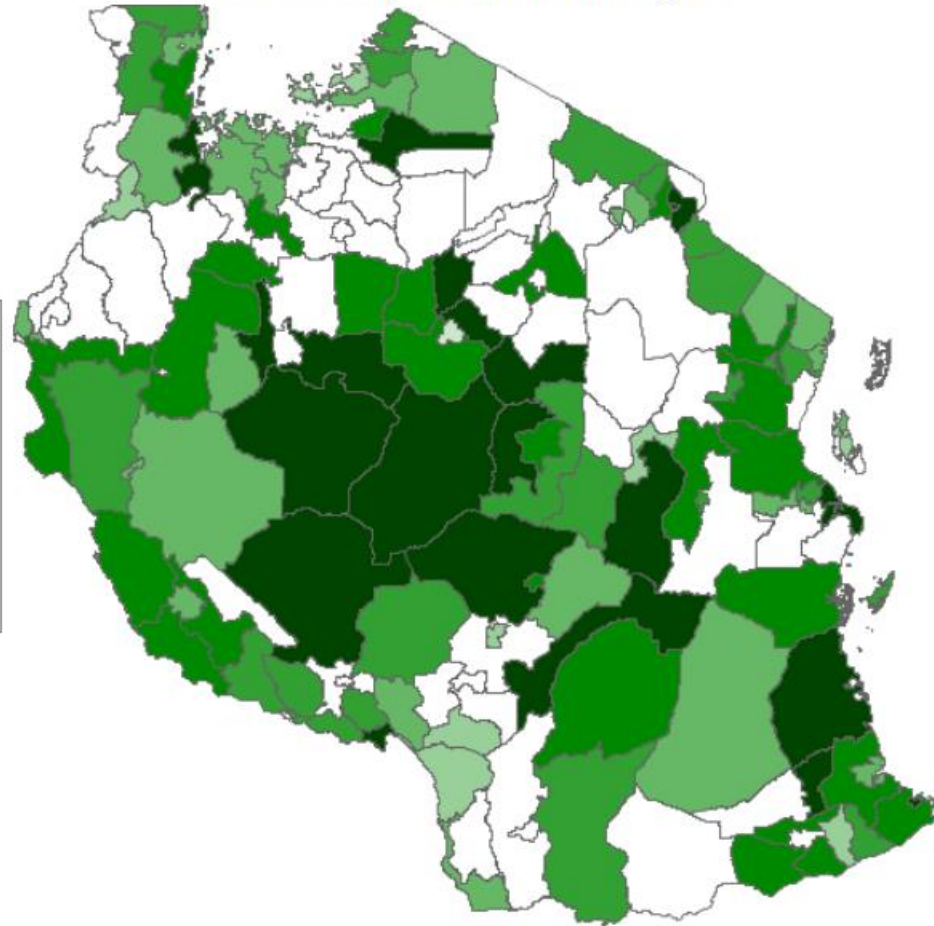

Houses Destroyed + Houses Damaged