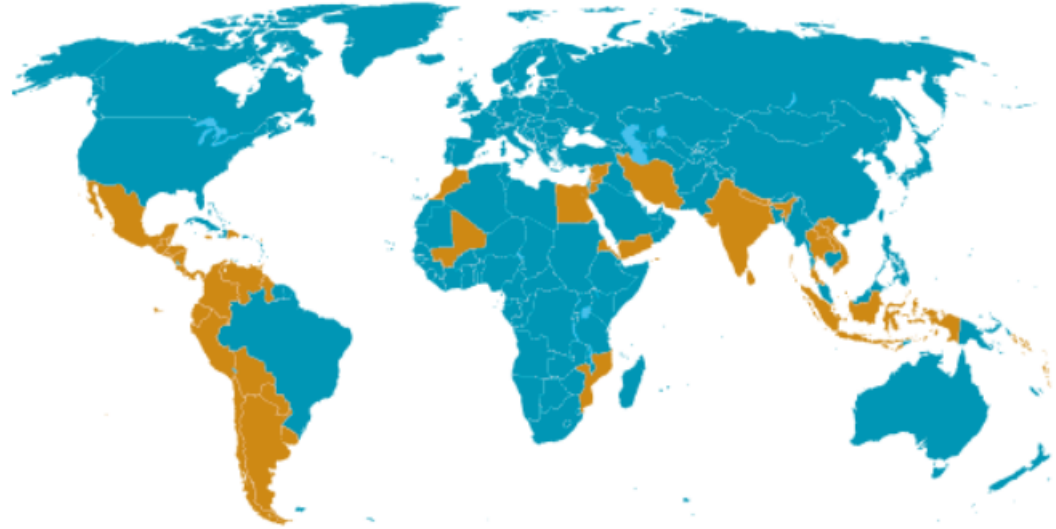

EM-DAT - The international disaster database

EM-DAT is a global database with information on over 26000 mass disasters from 1900 to present day. It's compiled from various sources, including UN ...

EM-DAT

Missing: cambodia | Show results with: [cambodia](#)

CIMA Research Foundation

<https://wikisrv.cimafoundation.org>

CIMA Foundation - MyDewetra World

Apr 22, 2021 — ... **Cambodia**, Laos PDR and Myanmar. This has resulted in an operational ... world **Dewetra** platform], a system for real time monitoring ...

SOME OF THE AVAILABLE DATASETS WORLDWIDE

Americas

Argentina
Bolivia
Chile
Colombia
Costa Rica
Ecuador
El Salvador
Guatemala
Guyana
Honduras
Jamaica
Mexico
Nicaragua
Trinidad & Tobago
Panama
Paraguay
Peru
Republica Dominicana
Uruguay
Venezuela

Asia Pacific

India (Orissa)
India (Tamil Nadu)
India (Uttar Pradesh)
India (Mizoram)
Indonesia
Iran
Jordan
Laos
Lebanon
Maldives
Nepal
Solomon Islands
Sri Lanka
Syria
Timor Leste
Vietnam
Yemen

Africa

Angola
Djibouti
Egypt
Ethiopia
Equatorial Guinea
Ethiopia
Gambia
Guinea
Kenya
Mali
Morocco
Kenya
Mozambique
Uganda