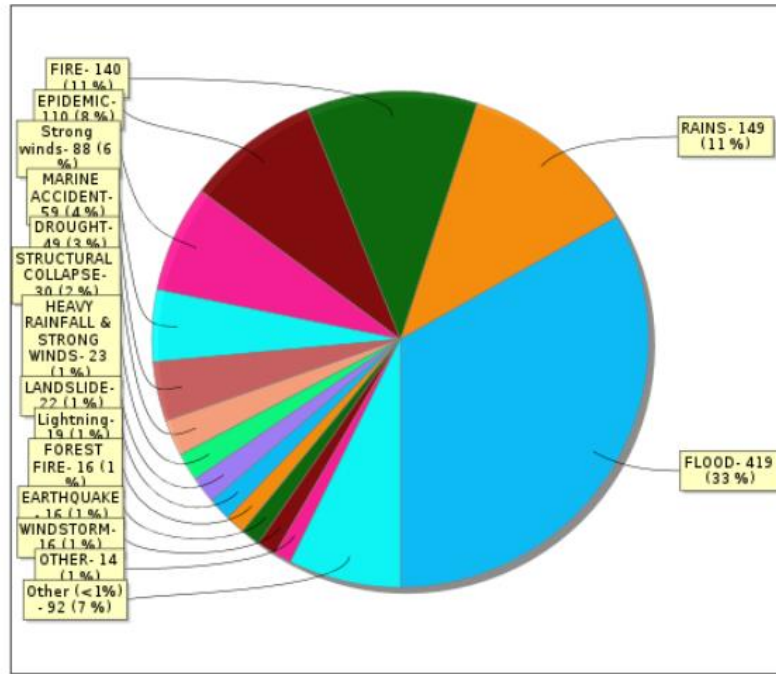

Deaths

DataCards

Indirectly Affected + Directly affected

Houses Destroyed + Houses Damaged